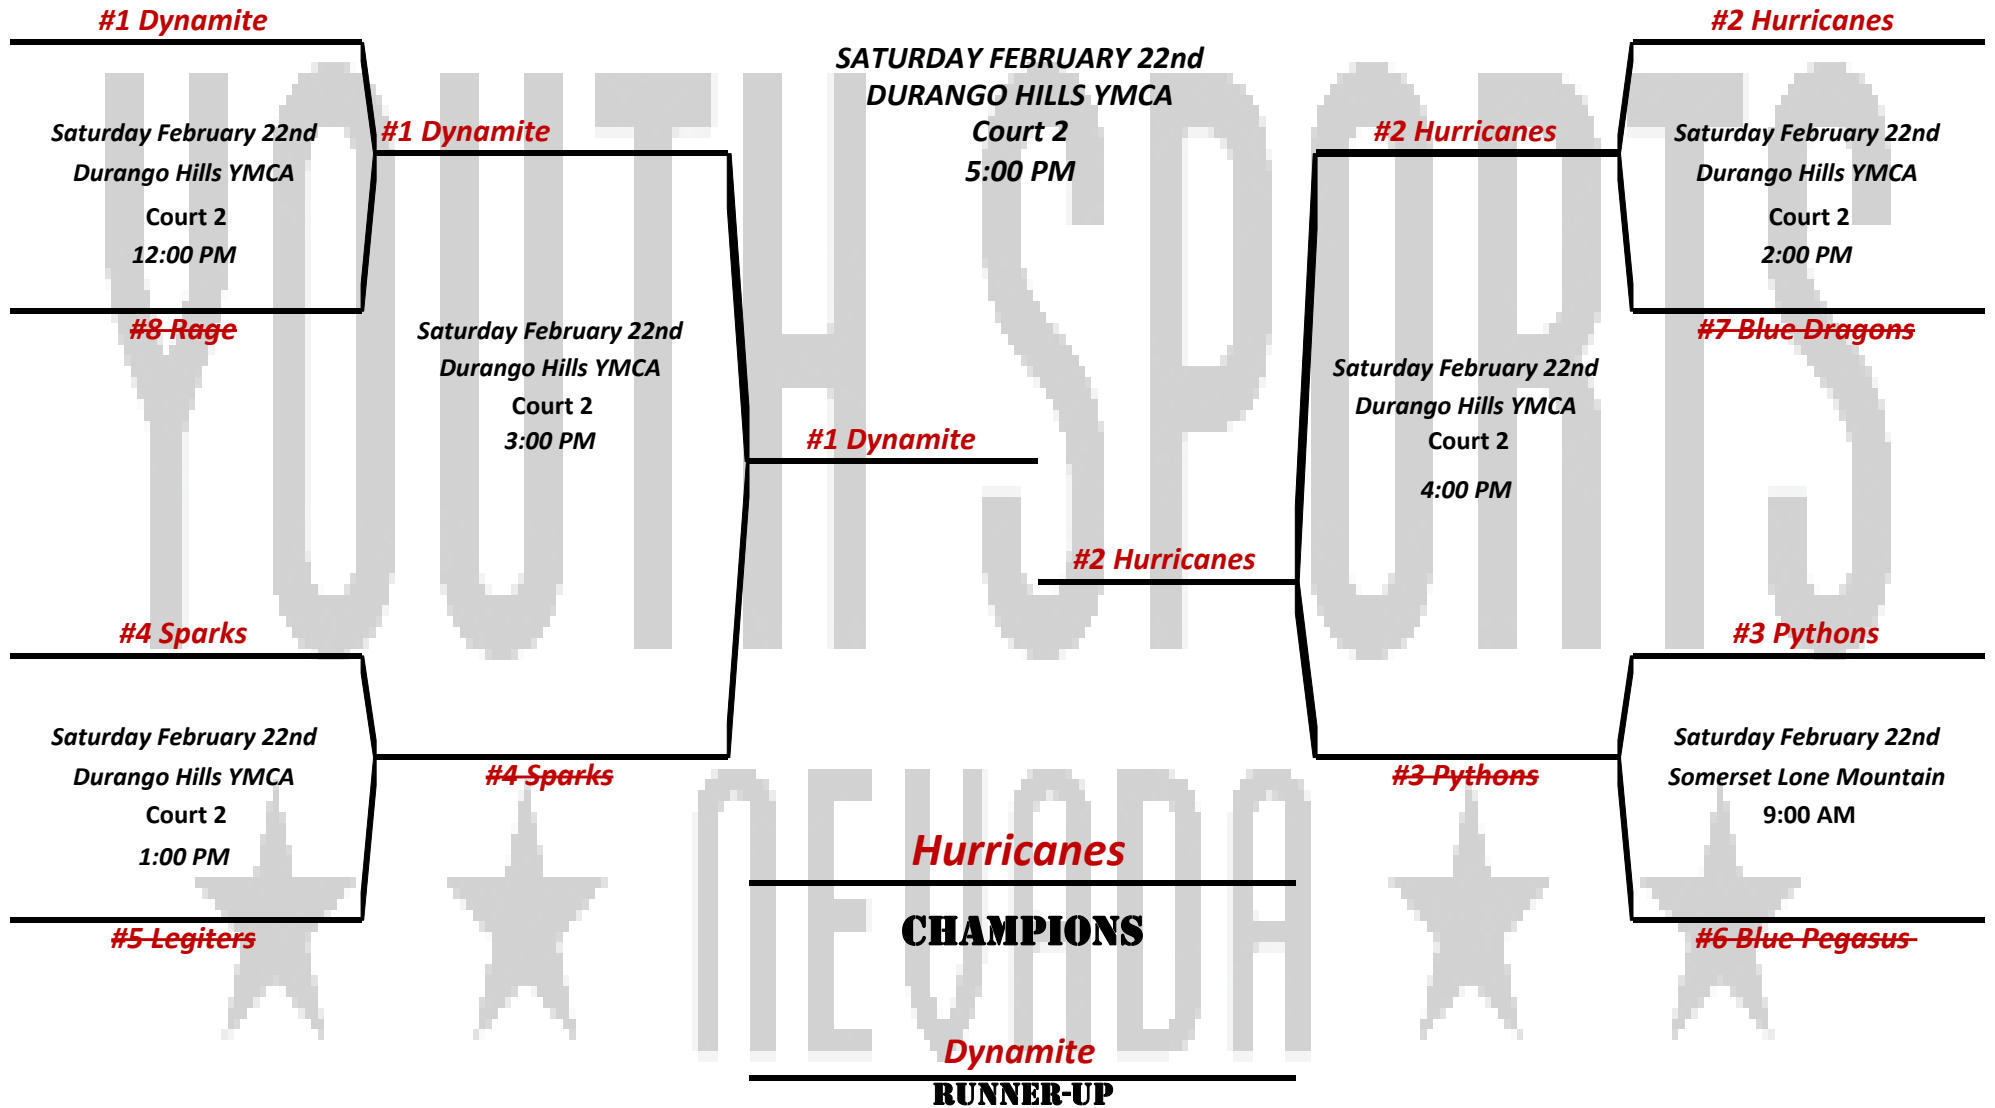

ELITE VOLLEYBALL

13U - DIVISION

WINTER 2020

QUARTERFINALS

SEMIFINALS

SEMIFINALS

QUARTERFINALS