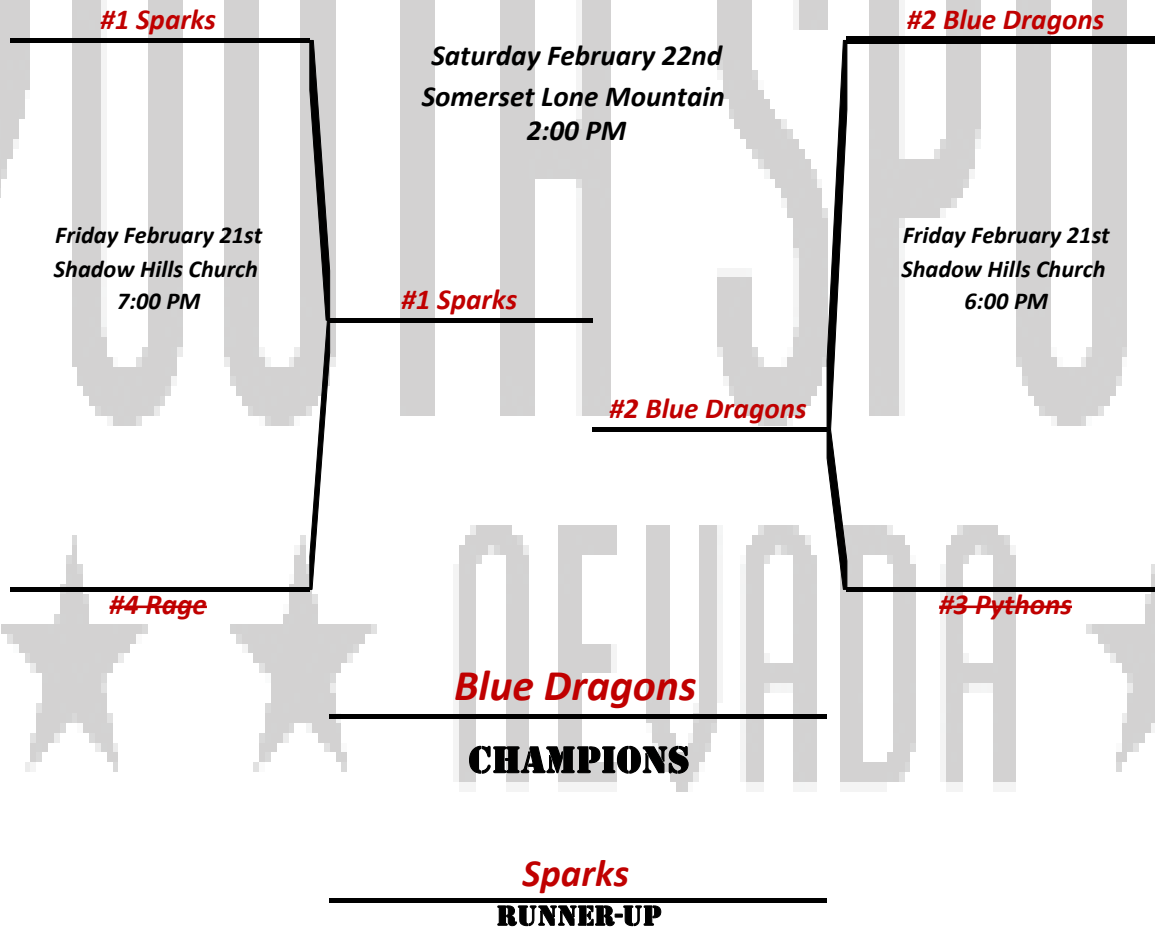

ELITE VOLLEYBALL

15U - DIVISION

WINTER 2020

SEMIFINALS

SEMIFINALS